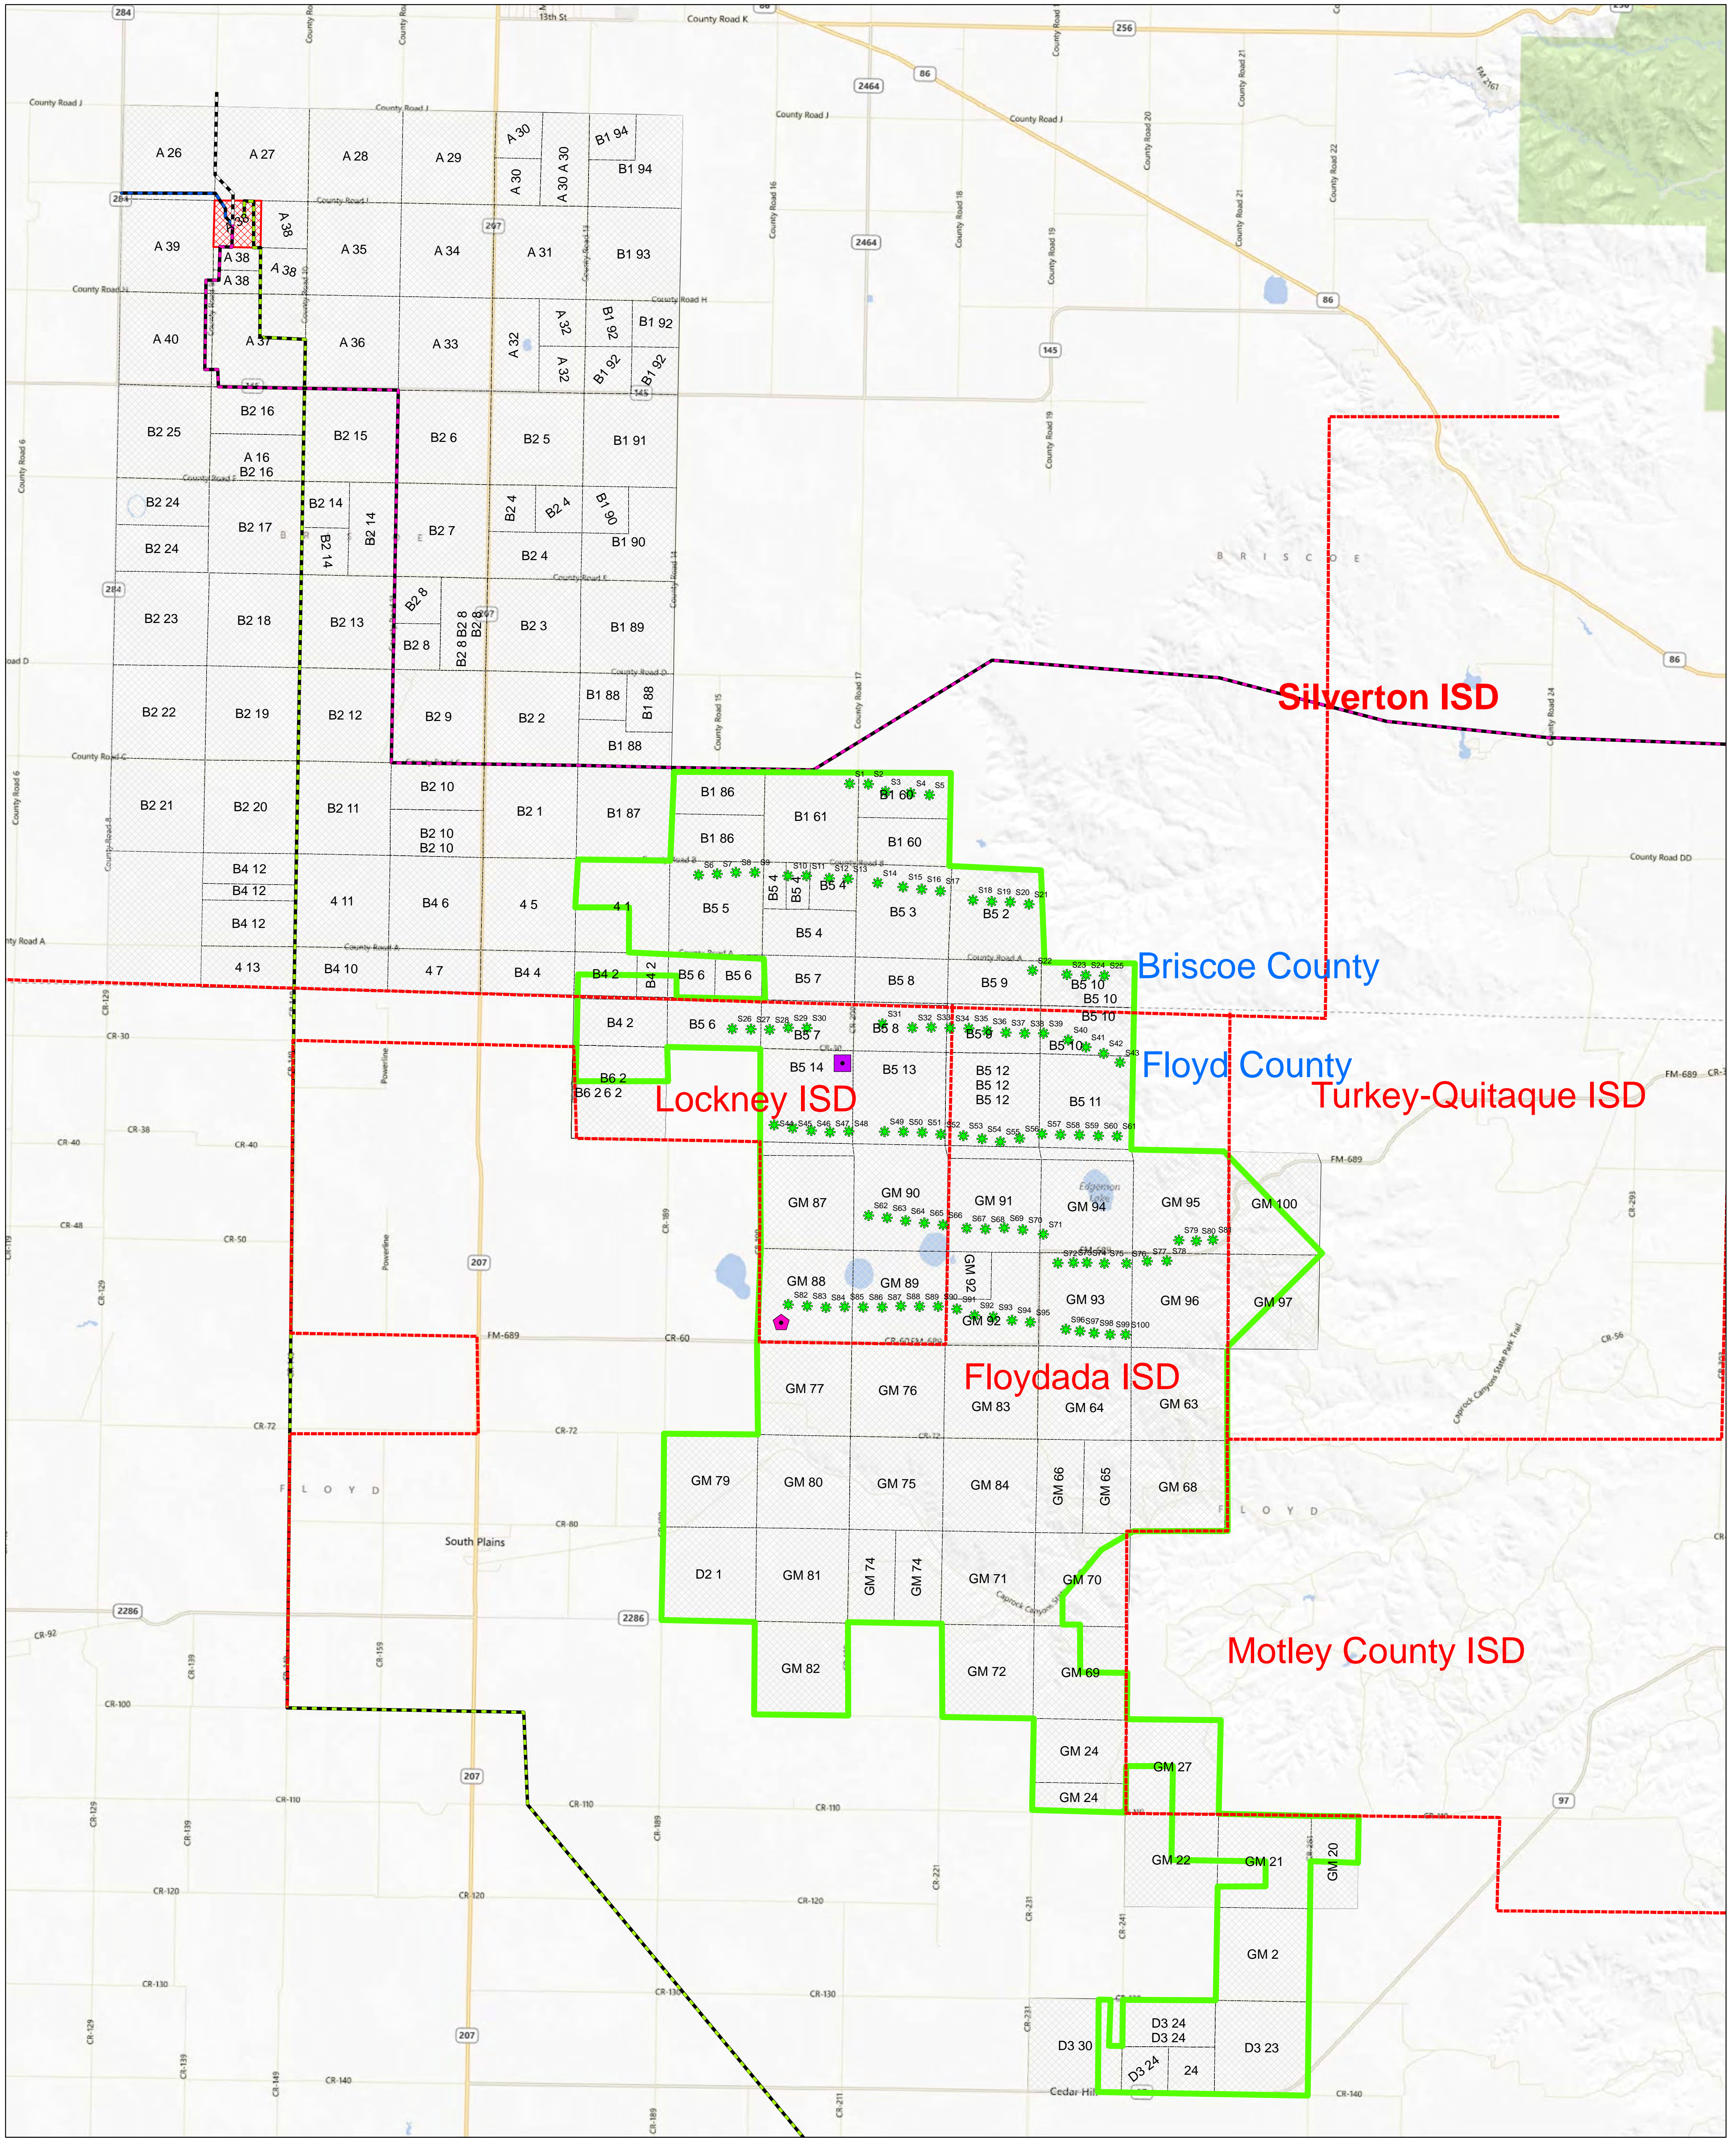

Longhorn Wind Project Reinvestment Zone Briscoe and Floyd Counties Confidential, Preliminary and Subject to Change

- Legend**
- Longhorn Reinvestment Zone
 - Longhorn ISD Boundaries
 - Longhorn Wind Energy Project Area
 - Longhorn_200MW_Layout
 - Longhorn Operations Building
 - Longhorn Substation
 - Sharyland's_CREZ_sub
 - Sharylands Silverton to Nazareth
 - Sharylands Silverton to White Deer
 - Sharyland Silverton-Cottonwood
 - Cross Texas Silverton-Tesla